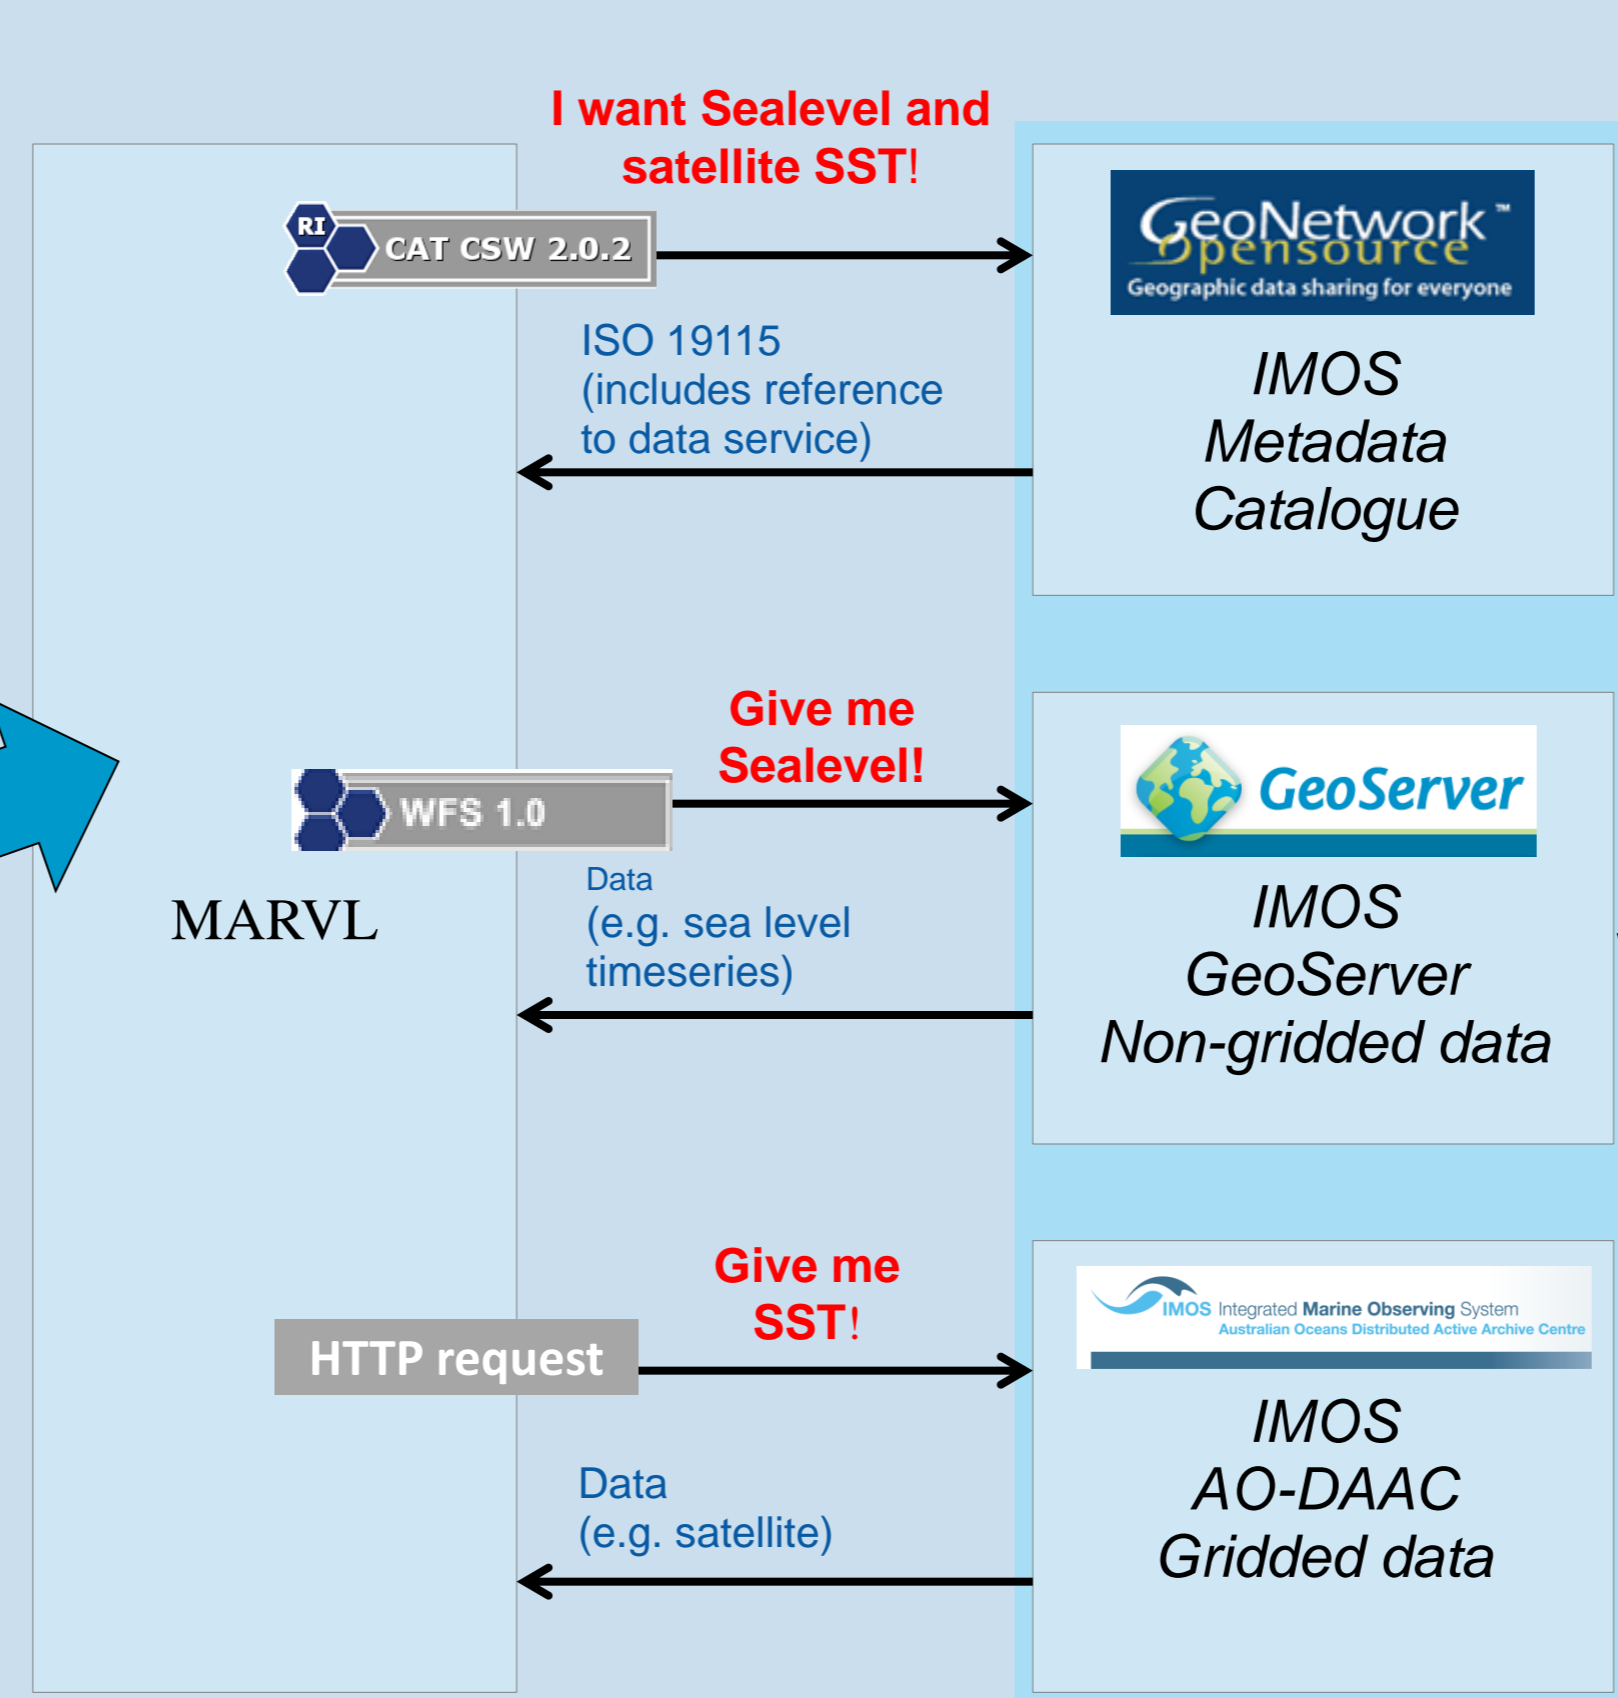

MARVL, uses the TRIKE framework, a java-based control system, allowing a non-specialist user to configure and run a model, automating many of the modelling preparation steps needed to bring the researcher faster to the stage of simulation and analysis.

The tool is seen as enhancing the efficiency of researchers and marine managers, and is being considered as an educational aid in teaching.

MARVL: a web-based application which provides:

- a range of different community ocean and wave models* with selectable model specifications,
- configuration for a region and a time period, through a user-friendly web application,
- selectable initial and forcing data,
- discovery of ocean data for validation,
- the assembled configuration suitable for
 - submission to a cloud environment
 - submission to a HPC environment
 - download datasets to run on your computer

* Initially ROMS, SHOC, MOM, WW3, SWAN

Step through the menus

Get the observations

Run the simulation

Sample SST request:
<http://vm-115-33.ersa.edu.au/cgi-bin/IMOS.cgi?prod,startBackgroundAggregator.cgi.sh.nc,20100901,20100930,0000,2400,-44.0,-42.5,146.0,148.5,10>

Dashboard monitor

It works like this

Next steps, thorough testing

Run ID	Name	Start	Stop	Status	% Complete
102	ofam21 test Perth	1993-01-01 00:00:00	2013-09-04 00:00:00	Aborted	0
101	reanalysis model	1993-01-01 00:00:00	2013-09-01 00:00:00	Aborted	0
100	estuary flow	2012-12-19 00:00:00	2013-01-10 00:00:00	Postprocessing	80
99	parked model template	1993-01-01 00:00:00	2013-09-04 00:00:00	Aborted	0
98	dw run estuary check	2012-11-01 00:00:00	2012-12-25 00:00:00	Postprocessing	91
97	test derwen_marvl	2012-11-01 00:00:00	2013-01-01 00:00:00	Inprogress	50
96	test ofam	2012-11-01 00:00:00	2013-02-01 00:00:00	Initializing	24