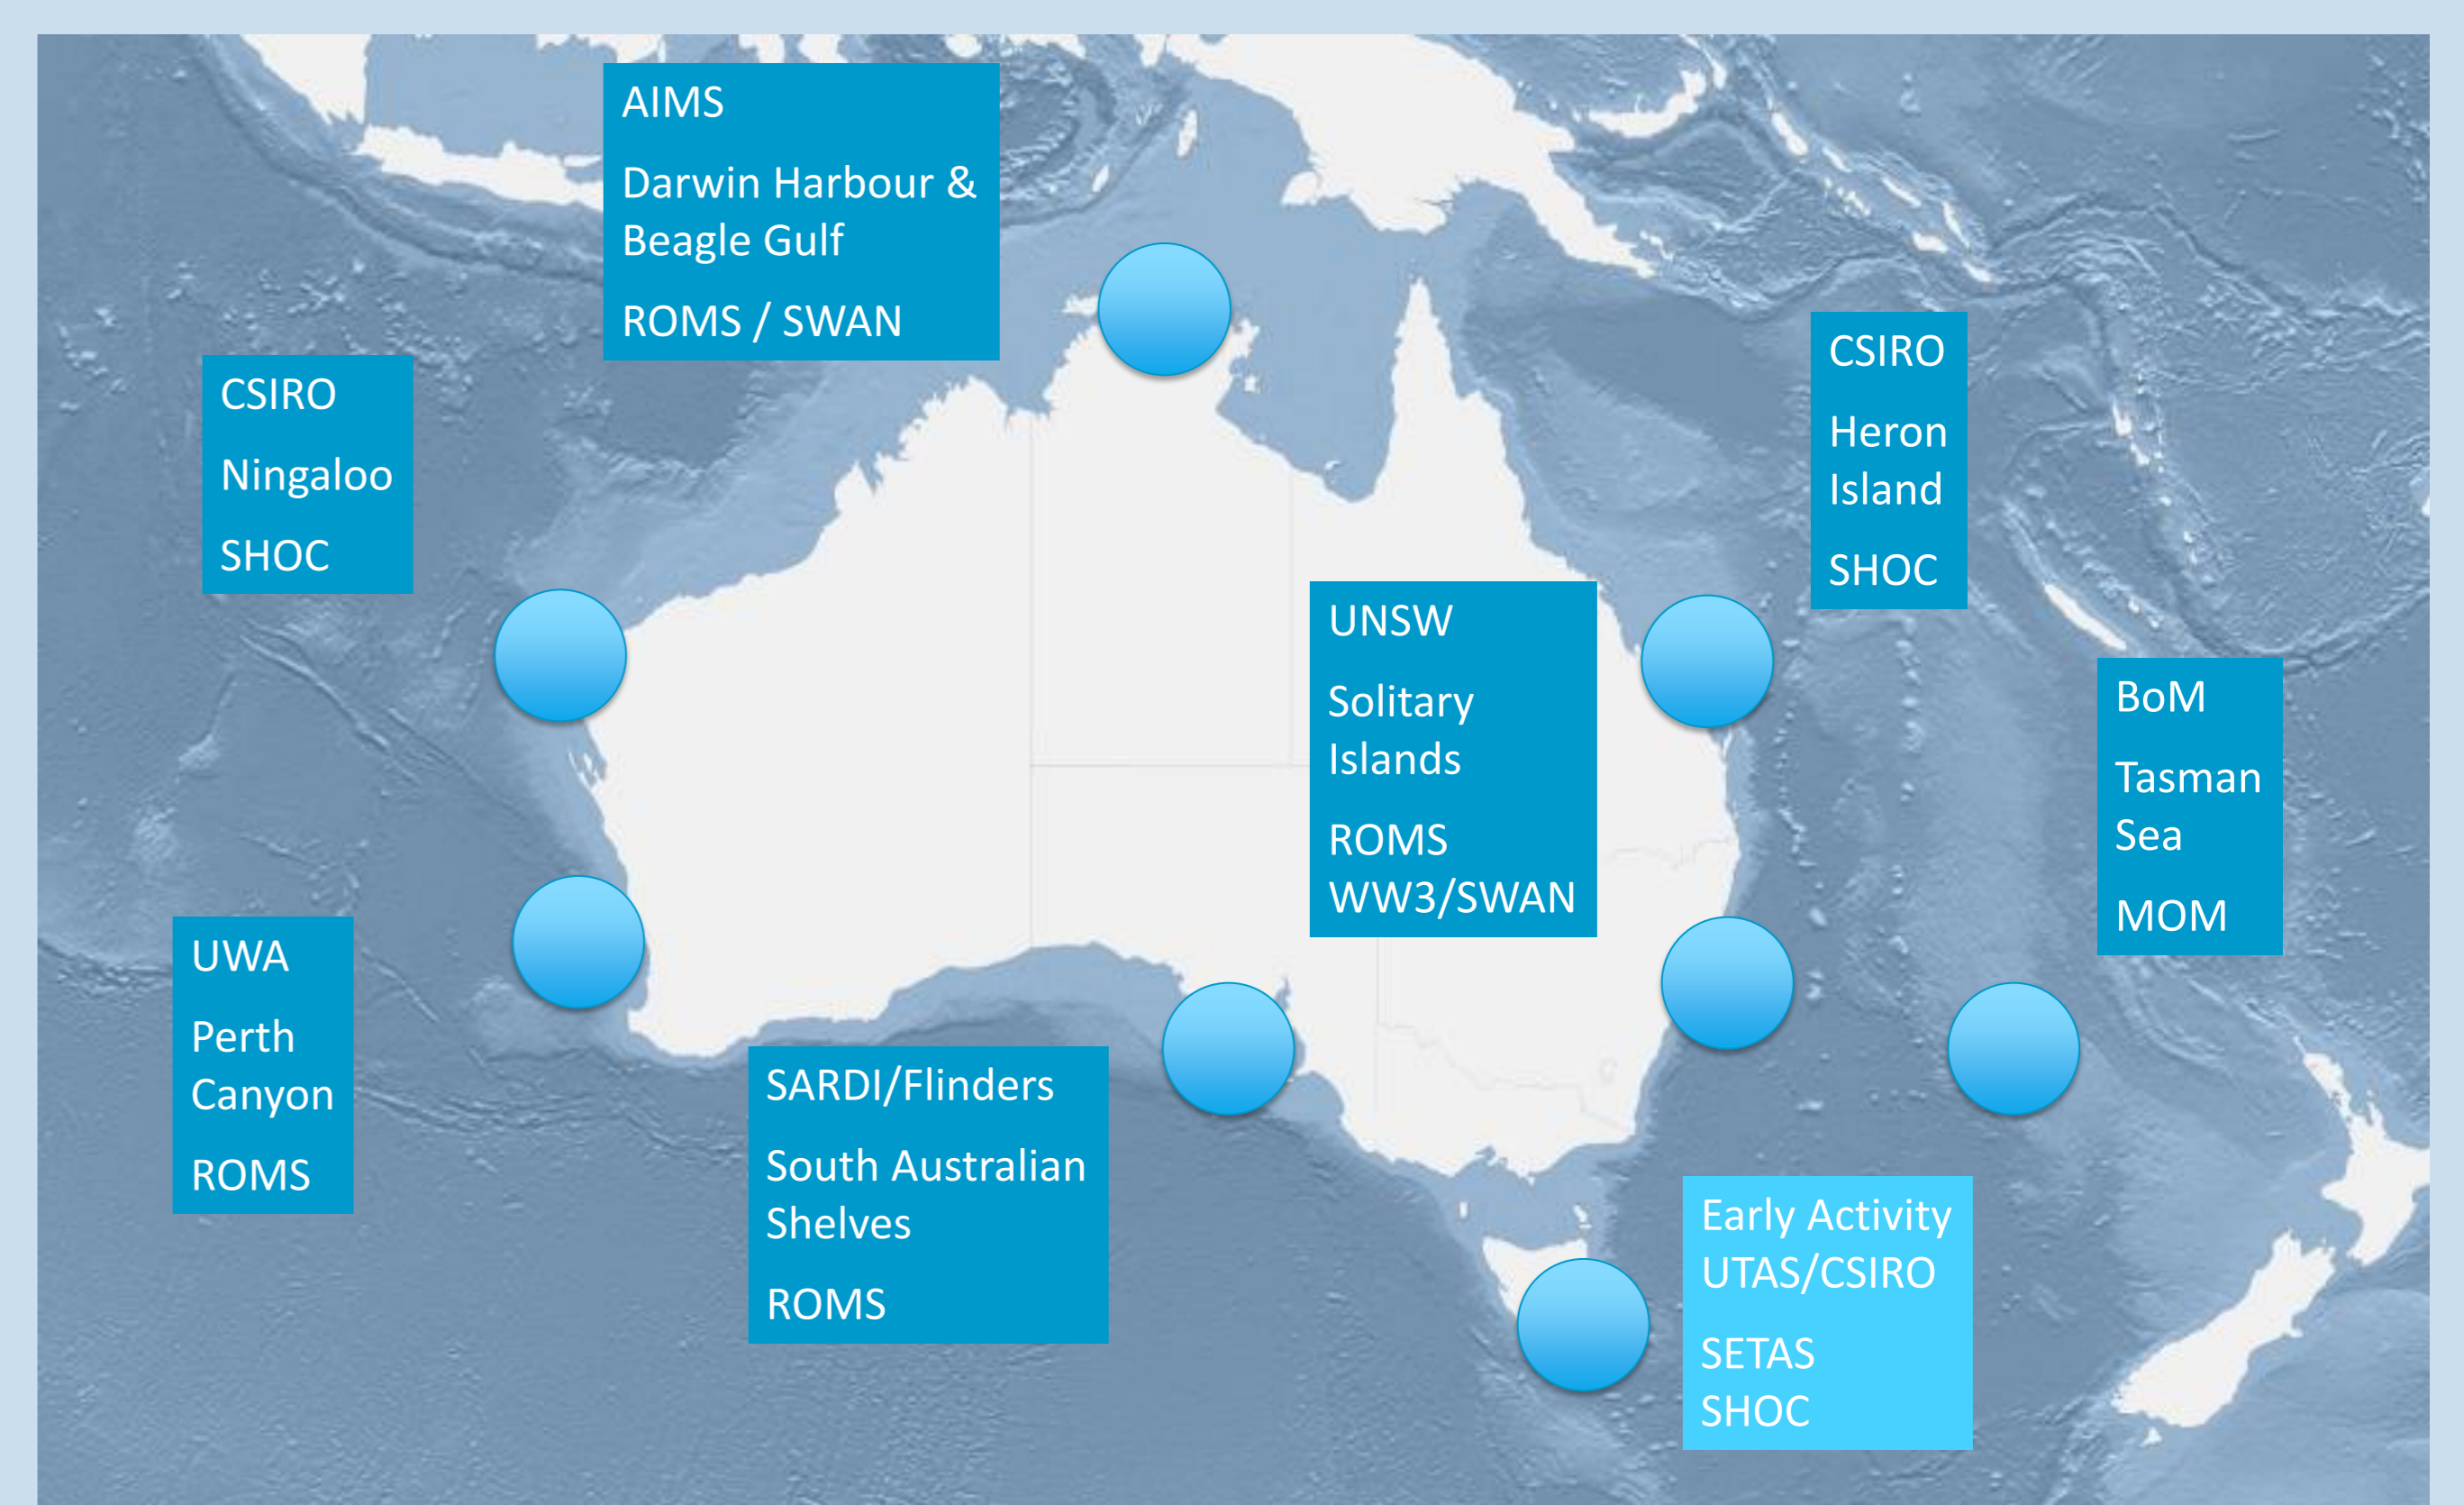

Funded by NeCTAR
www.nectar.org.au