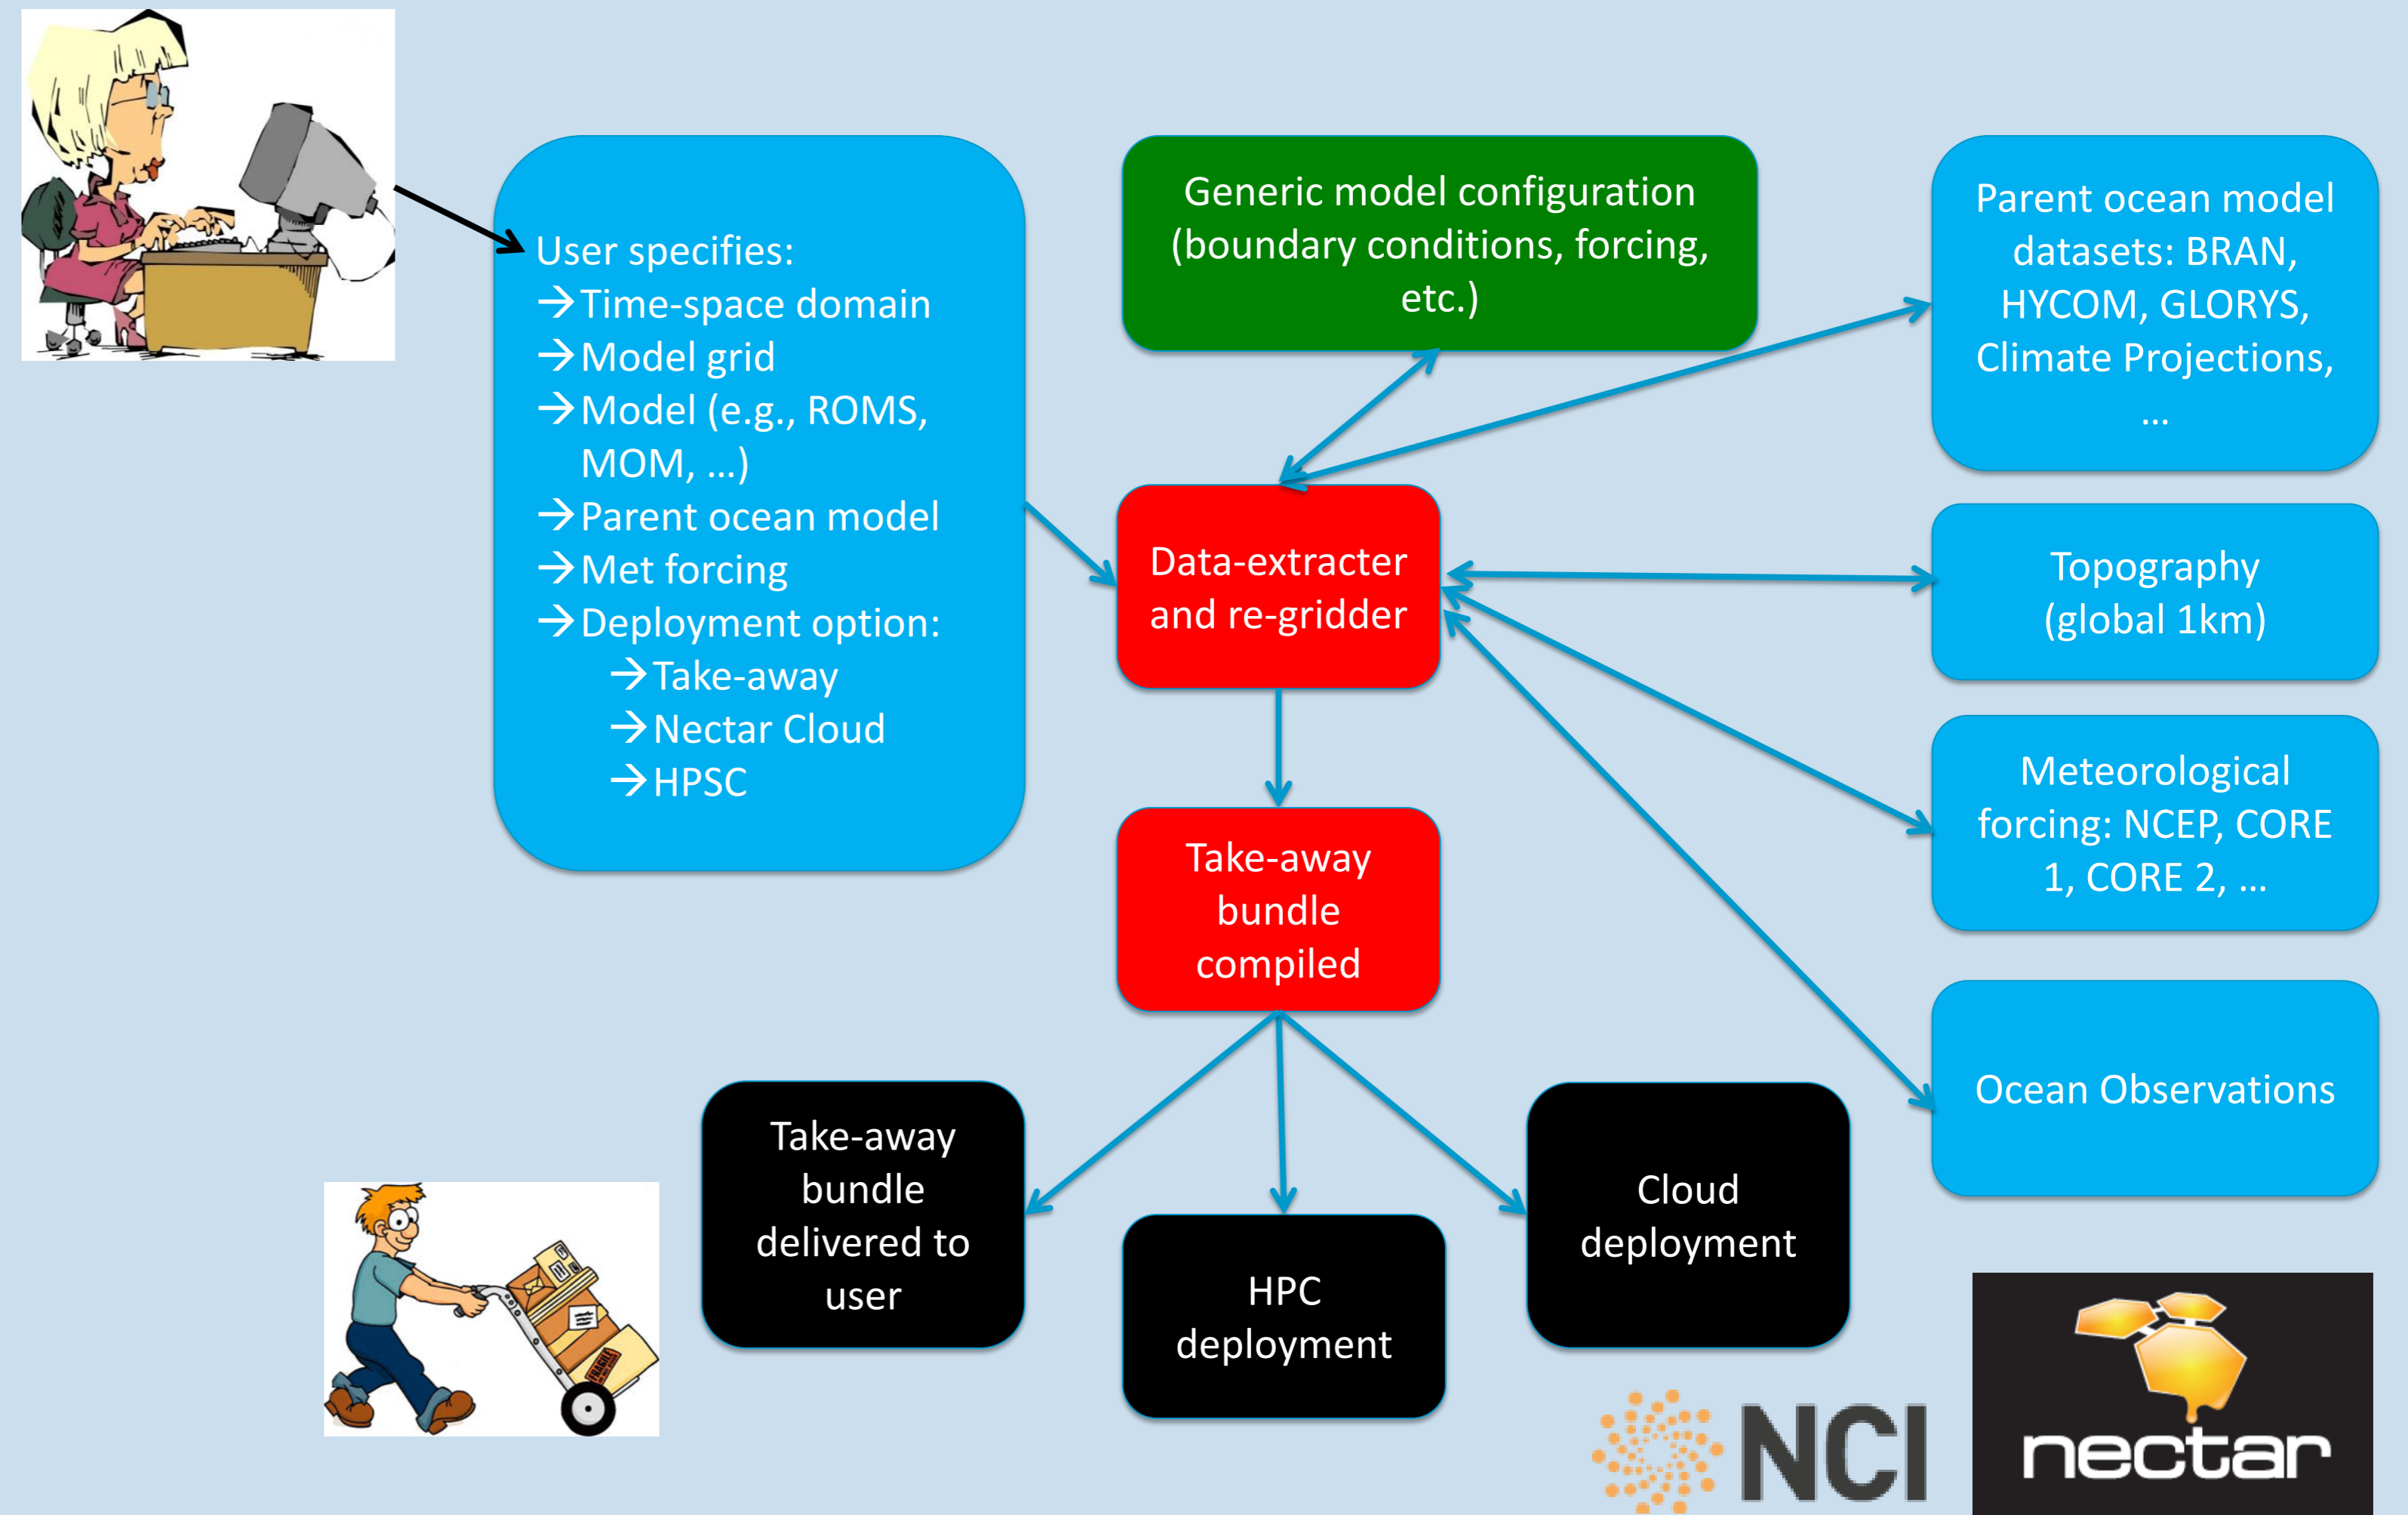

MARVL, uses the TRIKE framework, a java-based control system, allowing a non-specialist user to configure and run a model, automating many of the modelling preparation steps needed to bring the researcher faster to the stage of simulation and analysis.

The tool is seen as enhancing the efficiency of researchers and marine managers, and is being considered as an educational aid in teaching.

MARVL: a web-based application which provides:

- a range of different community ocean and wave models* with selectable model specifications,
- configuration for a region and a time period, through a user-friendly web application,
- selectable initial and forcing data,
- discovery of ocean data for validation,
- the assembled configuration suitable for
 - submission to a cloud environment
 - submission to a HPC environment
 - download datasets to run on your computer

* Initially ROMS, SHOC, MOM, WW3, SWAN

Step through the menus

Get the observations

Run the simulation

Sample SST request:
<http://vm-115-33.ersa.edu.au/cgi-bin/IMOS.cgi?prod,startBackgroundAggregator.cgi.sh.nc,20100901,20100930,0000,2400,-44.0,-42.5,146.0,148.5,10>

Dashboard monitor

It works like this

Next steps, thorough testing

Run ID	Name	Start	Stop	Status	% Complete
102	ofam21 test Perth	1993-01-01 00:00:00	2013-09-04 00:00:00	Aborted	0
101	reanalysis model	1993-01-01 00:00:00	2013-09-01 00:00:00	Aborted	0
100	estuary flow	2012-12-19 00:00:00	2013-01-10 00:00:00	Postprocessing	80
99	parked model template	1993-01-01 00:00:00	2013-09-04 00:00:00	Aborted	0
98	dw run estuary check	2012-11-01 00:00:00	2012-12-25 00:00:00	Postprocessing	91
97	test derwen_marvl	2012-11-01 00:00:00	2013-01-01 00:00:00	Inprogress	50
96	test ofam	2012-11-01 00:00:00	2013-02-01 00:00:00	Initializing	24