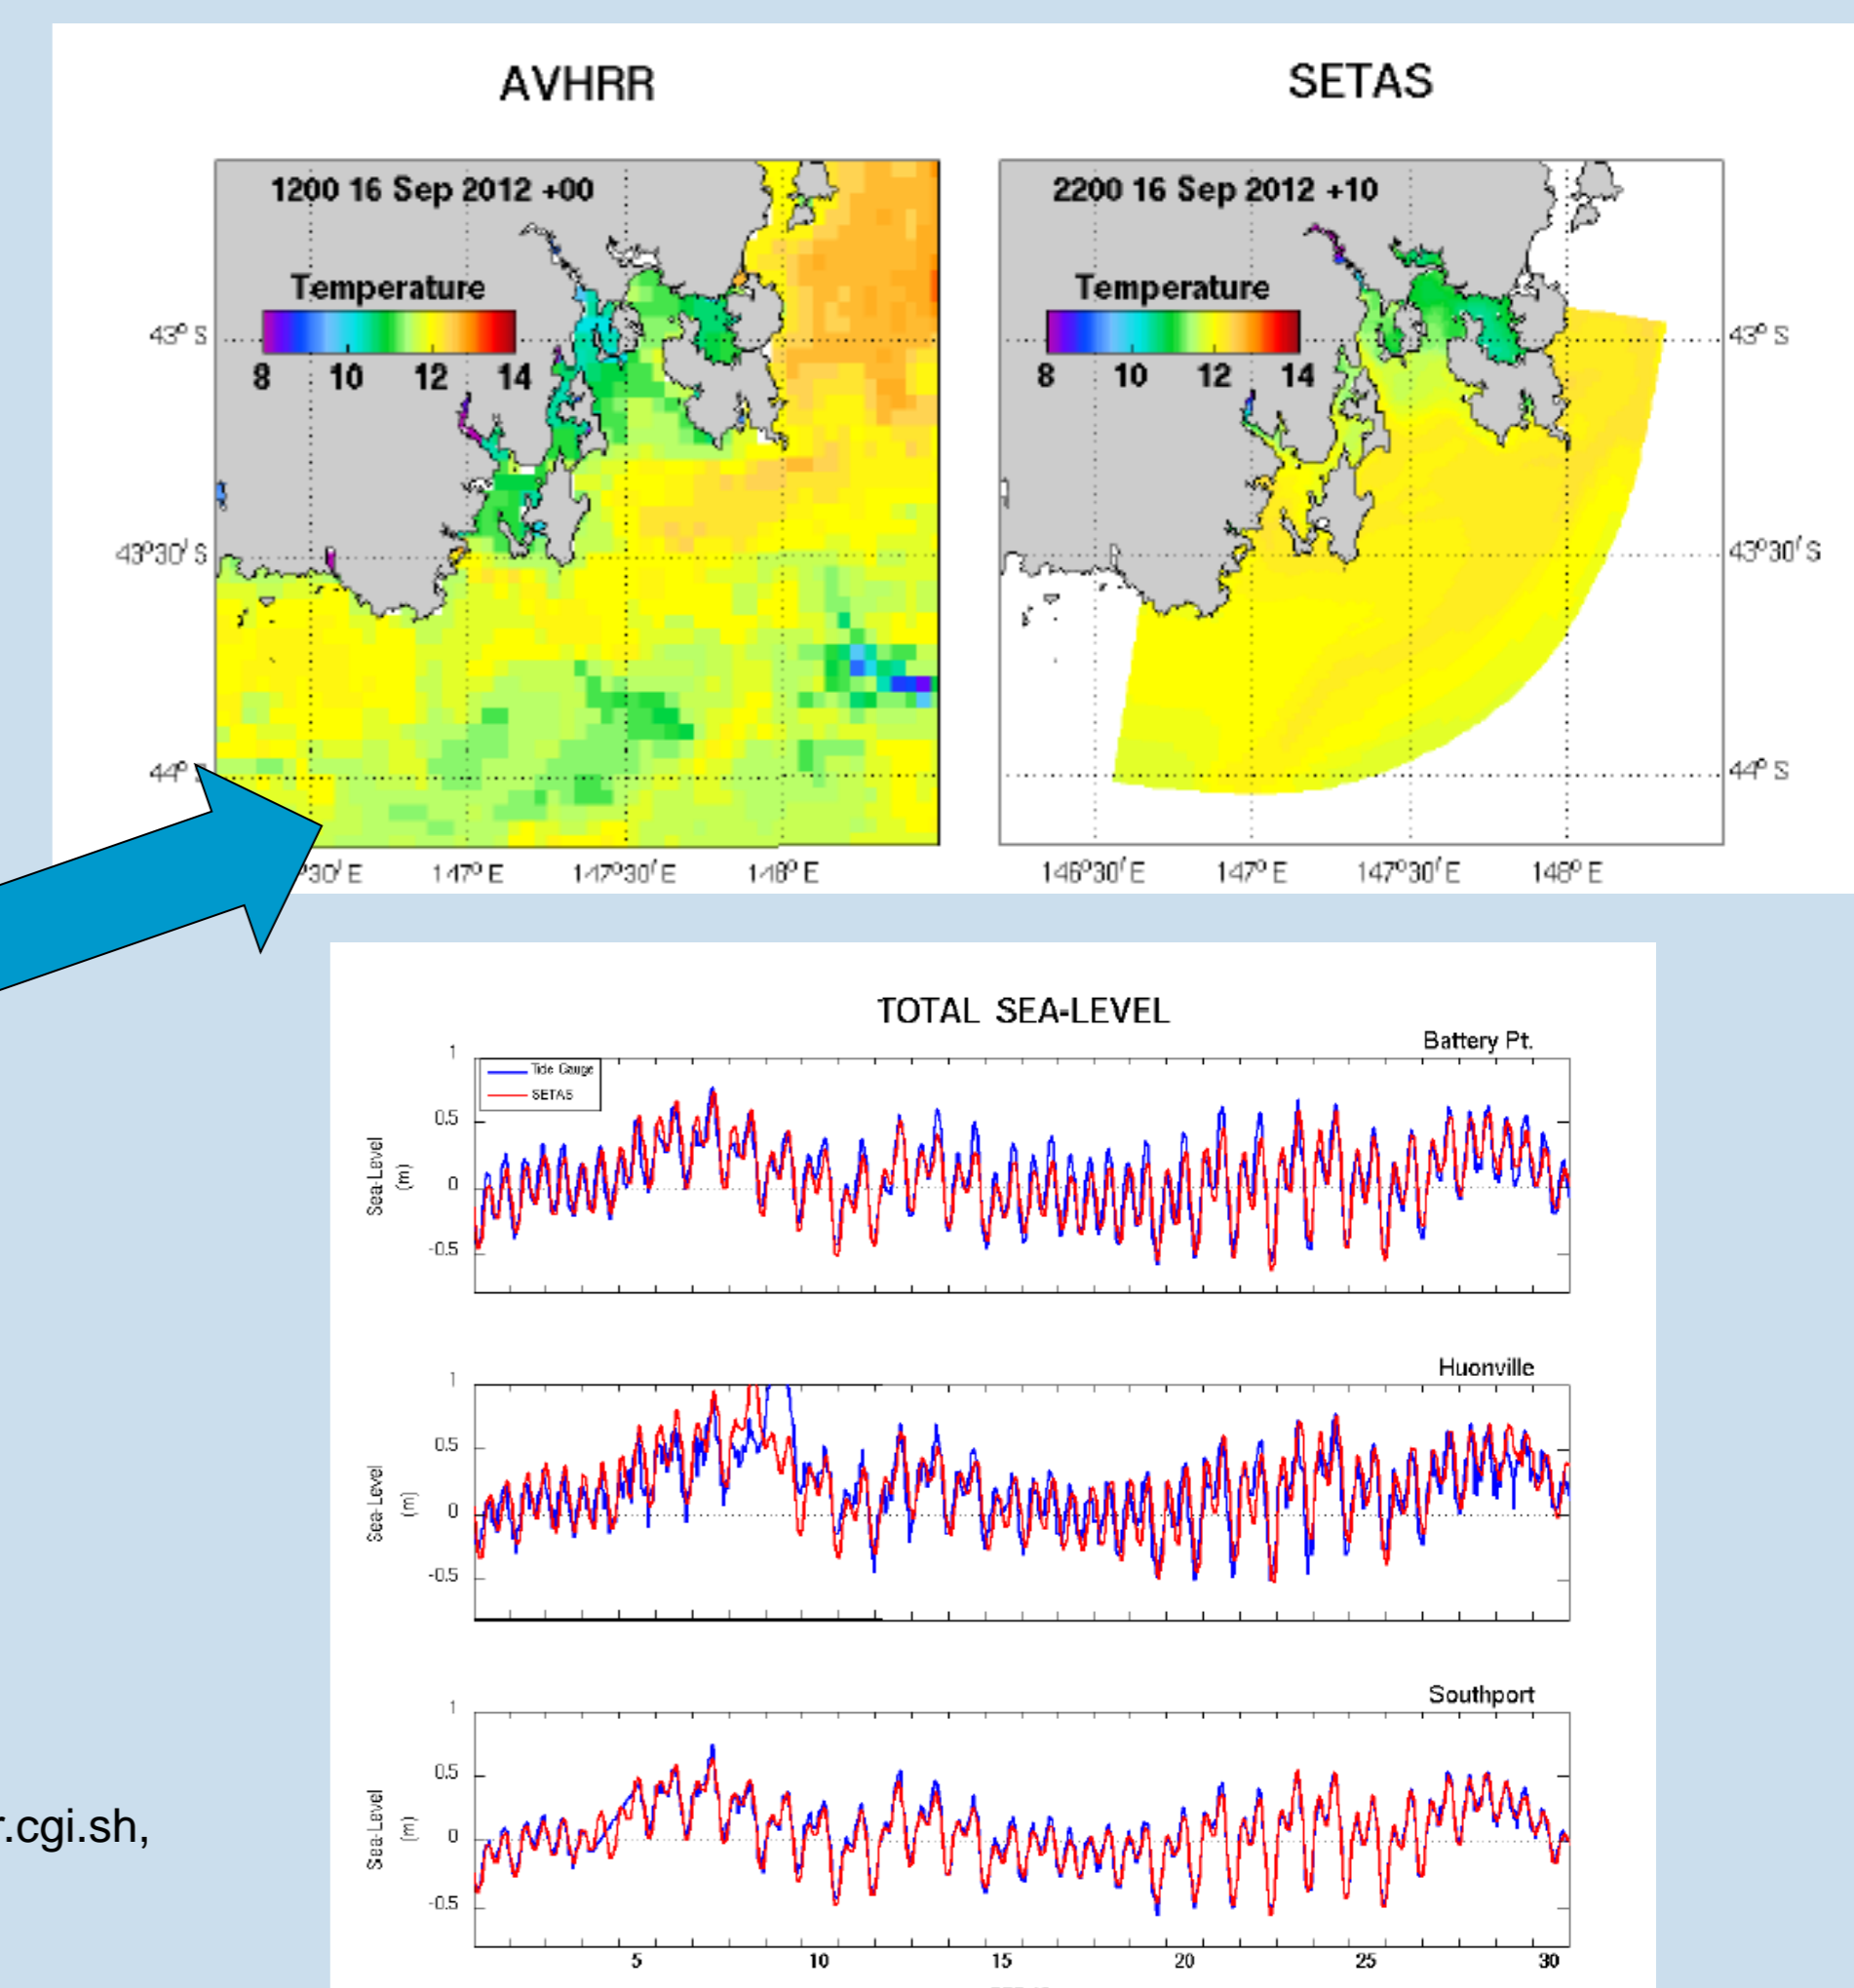

The tool is seen as enhancing the efficiency of researchers and marine managers, and is being considered as an educational aid in teaching.

MARVL: a web-based application which provides:

- a range of different community ocean and wave models* with selectable model specifications,
- configuration for a region and a time period, through a user-friendly web application,
- selectable initial and forcing data,
- discovery of ocean data for validation,
- the assembled configuration suitable for
 - submission to a cloud environment
 - submission to a HPC environment
 - download datasets to run on your computer

* Initially ROMS, SHOC, MOM, WW3, SWAN

Step through the menus

Get the observations

Run the simulation

Sample SST request:
<http://vm-115-33.ersa.edu.au/cgi-bin/IMOS.cgi?prod,startBackgroundAggregator.cgi.sh.nc,20100901,20100930,0000,2400,-44.0,-42.5,146.0,148.5,10>

Dashboard monitor

It works like this

Next steps, thorough testing

Run ID	Name	Start	Stop	Status	% Complete
102	ofam21 test Perth	1993-01-01 00:00:00	2013-09-04 00:00:00	Aborted	0
101	reanalysis model	1993-01-01 00:00:00	2013-09-01 00:00:00	Aborted	0
100	estuary flow	2012-12-19 00:00:00	2013-01-10 00:00:00	Postprocessing	80
99	parked model template	1993-01-01 00:00:00	2013-09-04 00:00:00	Aborted	0
98	dw run estuary check	2012-11-01 00:00:00	2012-12-25 00:00:00	Postprocessing	91
97	test derwen_marvl	2012-11-01 00:00:00	2013-01-01 00:00:00	Inprogress	50
96	test ofam	2012-11-01 00:00:00	2013-02-01 00:00:00	Initializing	24