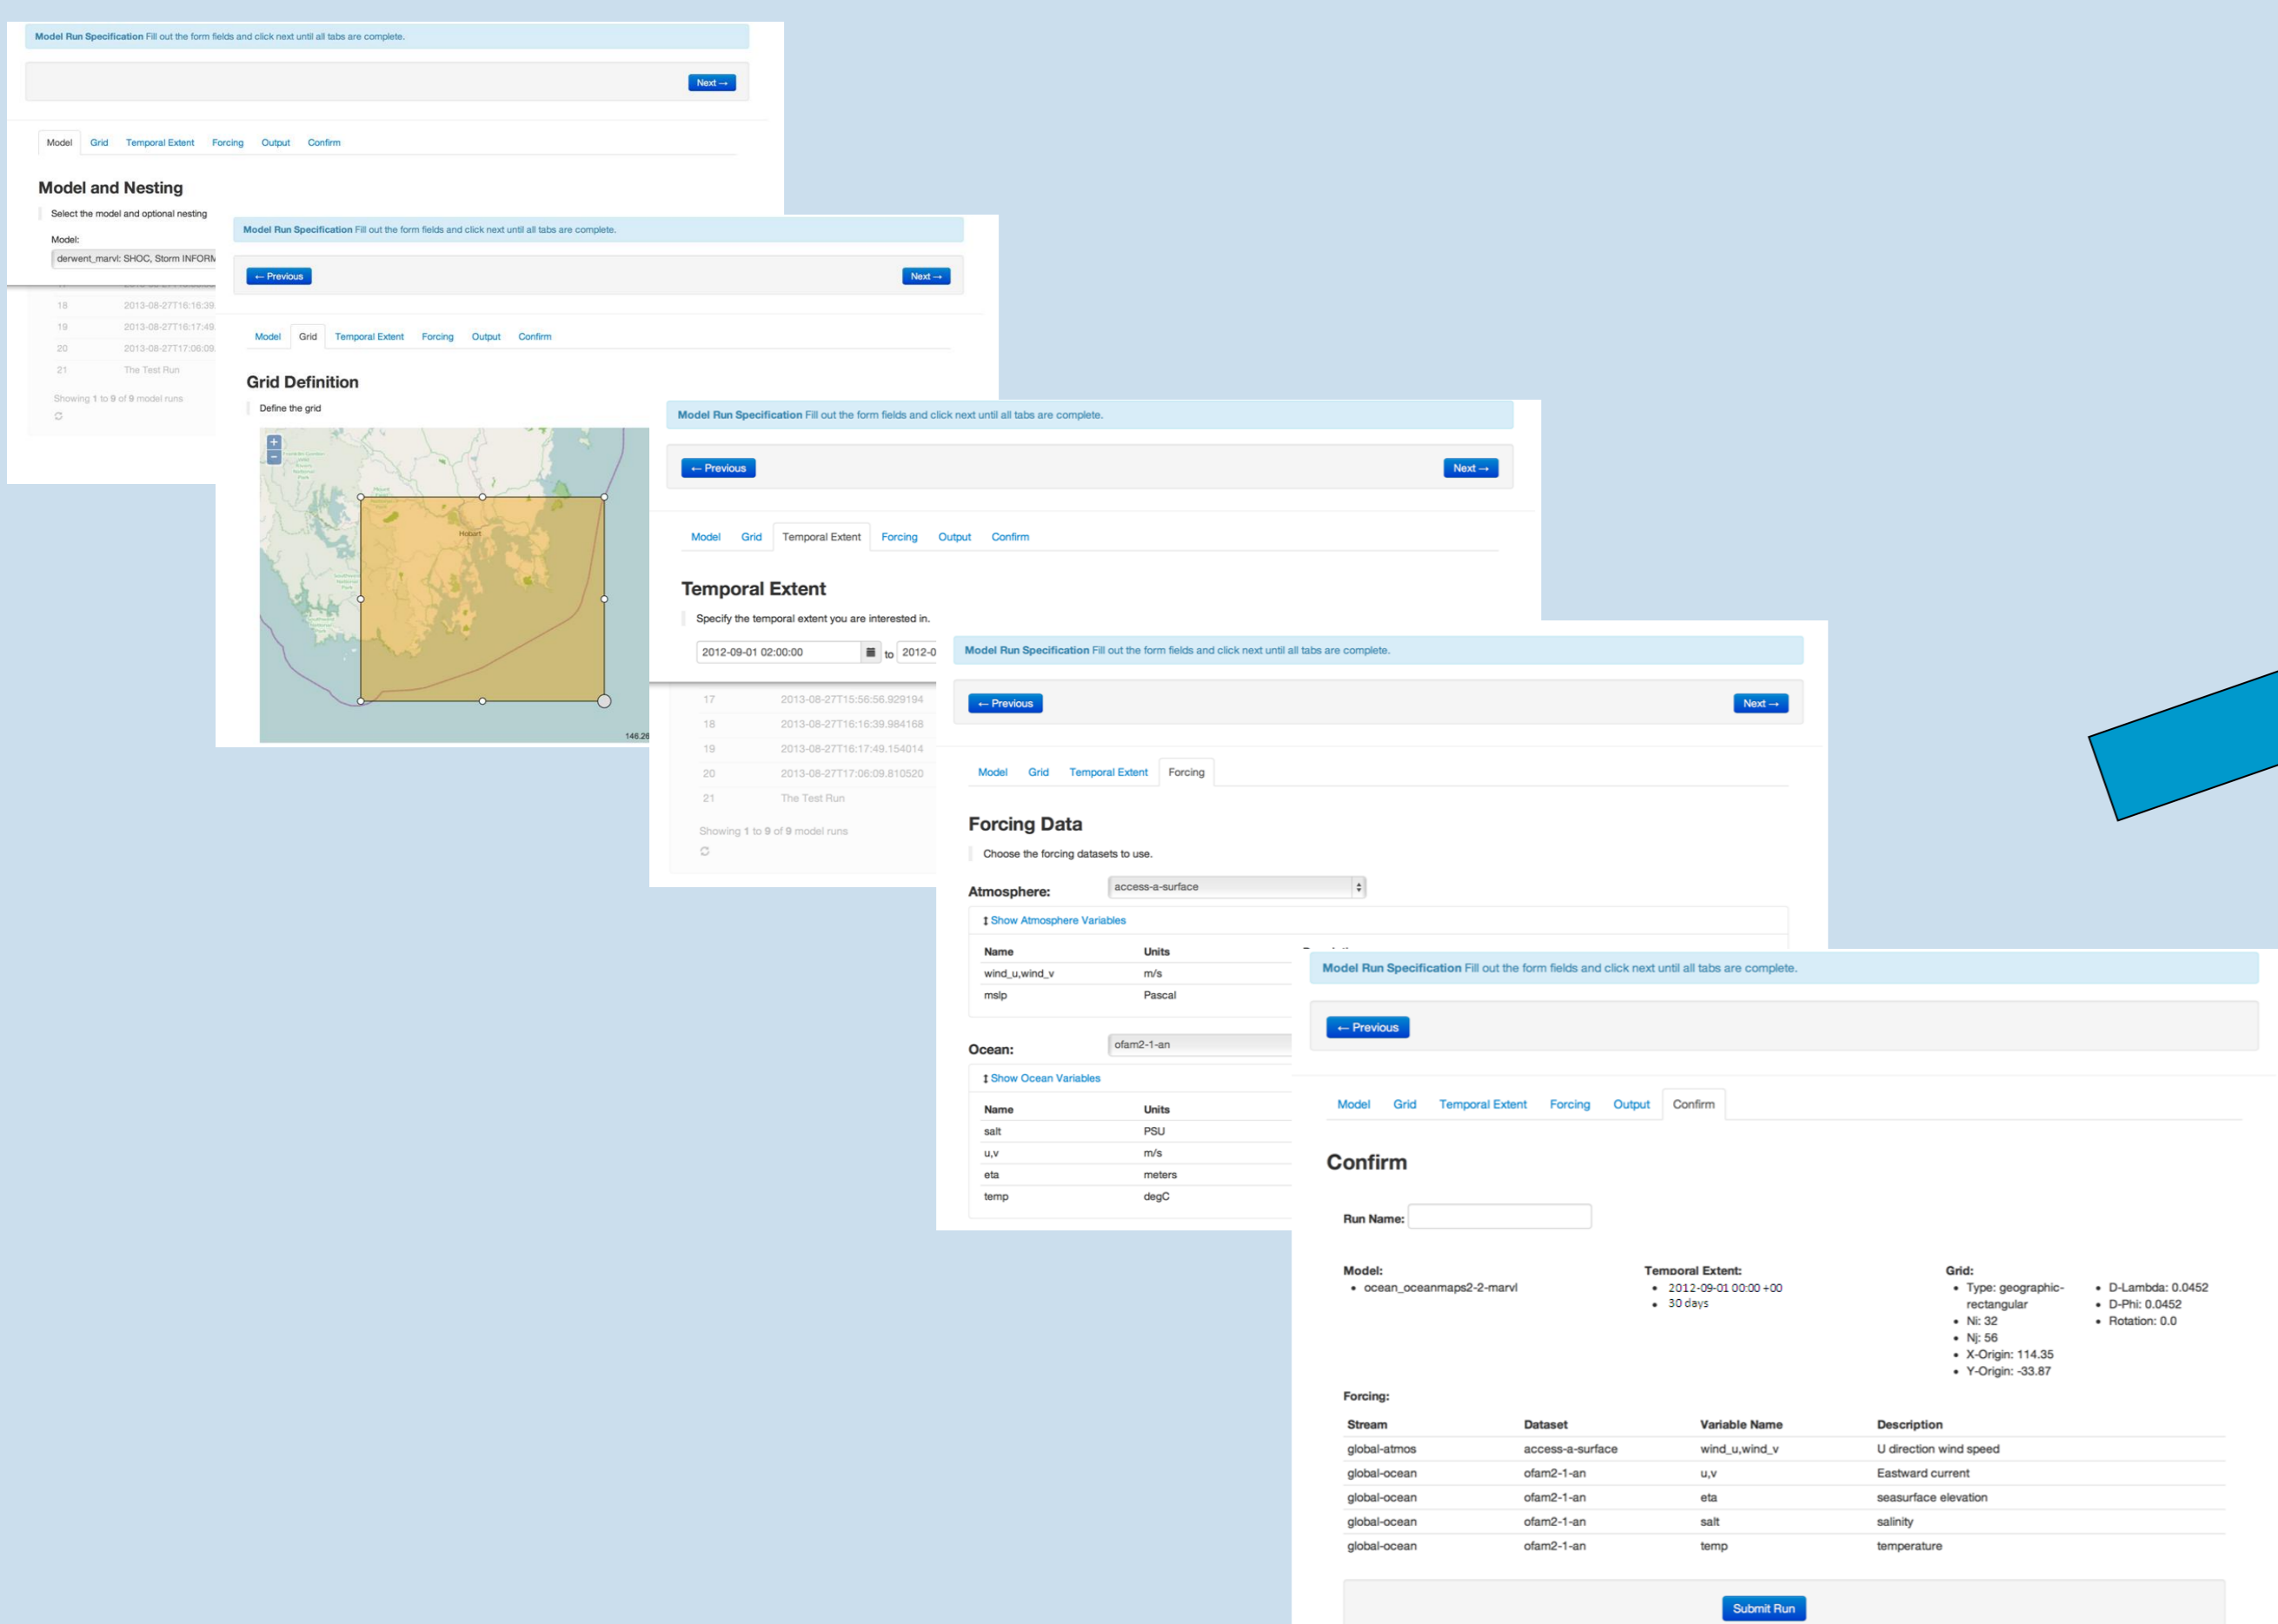

MARVL, uses the TRIKE framework, a java-based control system, allowing a non-specialist user to configure and run a model, automating many of the modelling preparation steps needed to bring the researcher faster to the stage of simulation and analysis.

The tool is seen as enhancing the efficiency of researchers and marine managers, and is being considered as an educational aid in teaching.

MARVL: a web-based application which provides:

- a range of different community ocean and wave models* with selectable model specifications,
- configuration for a region and a time period, through a user-friendly web application,
- selectable initial and forcing data,
- discovery of ocean data for validation,
- the assembled configuration suitable for
 - submission to a cloud environment
 - submission to a HPC environment
 - download datasets to run on your computer

* Initially ROMS, SHOC, MOM, WW3, SWAN

Step through the menus

Get the observations

Run the simulation

Sample SST request:
<http://vm-115-33.ersa.edu.au/cgi-bin/IMOS.cgi?prod,startBackgroundAggregator.cgi.sh.nc,20100901,20100930,0000,2400,-44.0,-42.5,146.0,148.5,10>

Dashboard monitor

It works like this

Next steps, thorough testing

Run ID	Name	Start	Stop	Status	% Complete
102	ofam21 test Perth	1993-01-01 00:00:00	2013-09-04 00:00:00	Aborted	0
101	reanalysis model	1993-01-01 00:00:00	2013-09-01 00:00:00	Aborted	0
100	estuary flow	2012-12-19 00:00:00	2013-01-10 00:00:00	Postprocessing	80
99	parked model template	1993-01-01 00:00:00	2013-09-04 00:00:00	Aborted	0
98	dw run estuary check	2012-11-01 00:00:00	2012-12-25 00:00:00	Postprocessing	91
97	test derwen_marvl	2012-11-01 00:00:00	2013-01-01 00:00:00	Inprogress	50
96	test ofam	2012-11-01 00:00:00	2013-02-01 00:00:00	Initializing	24