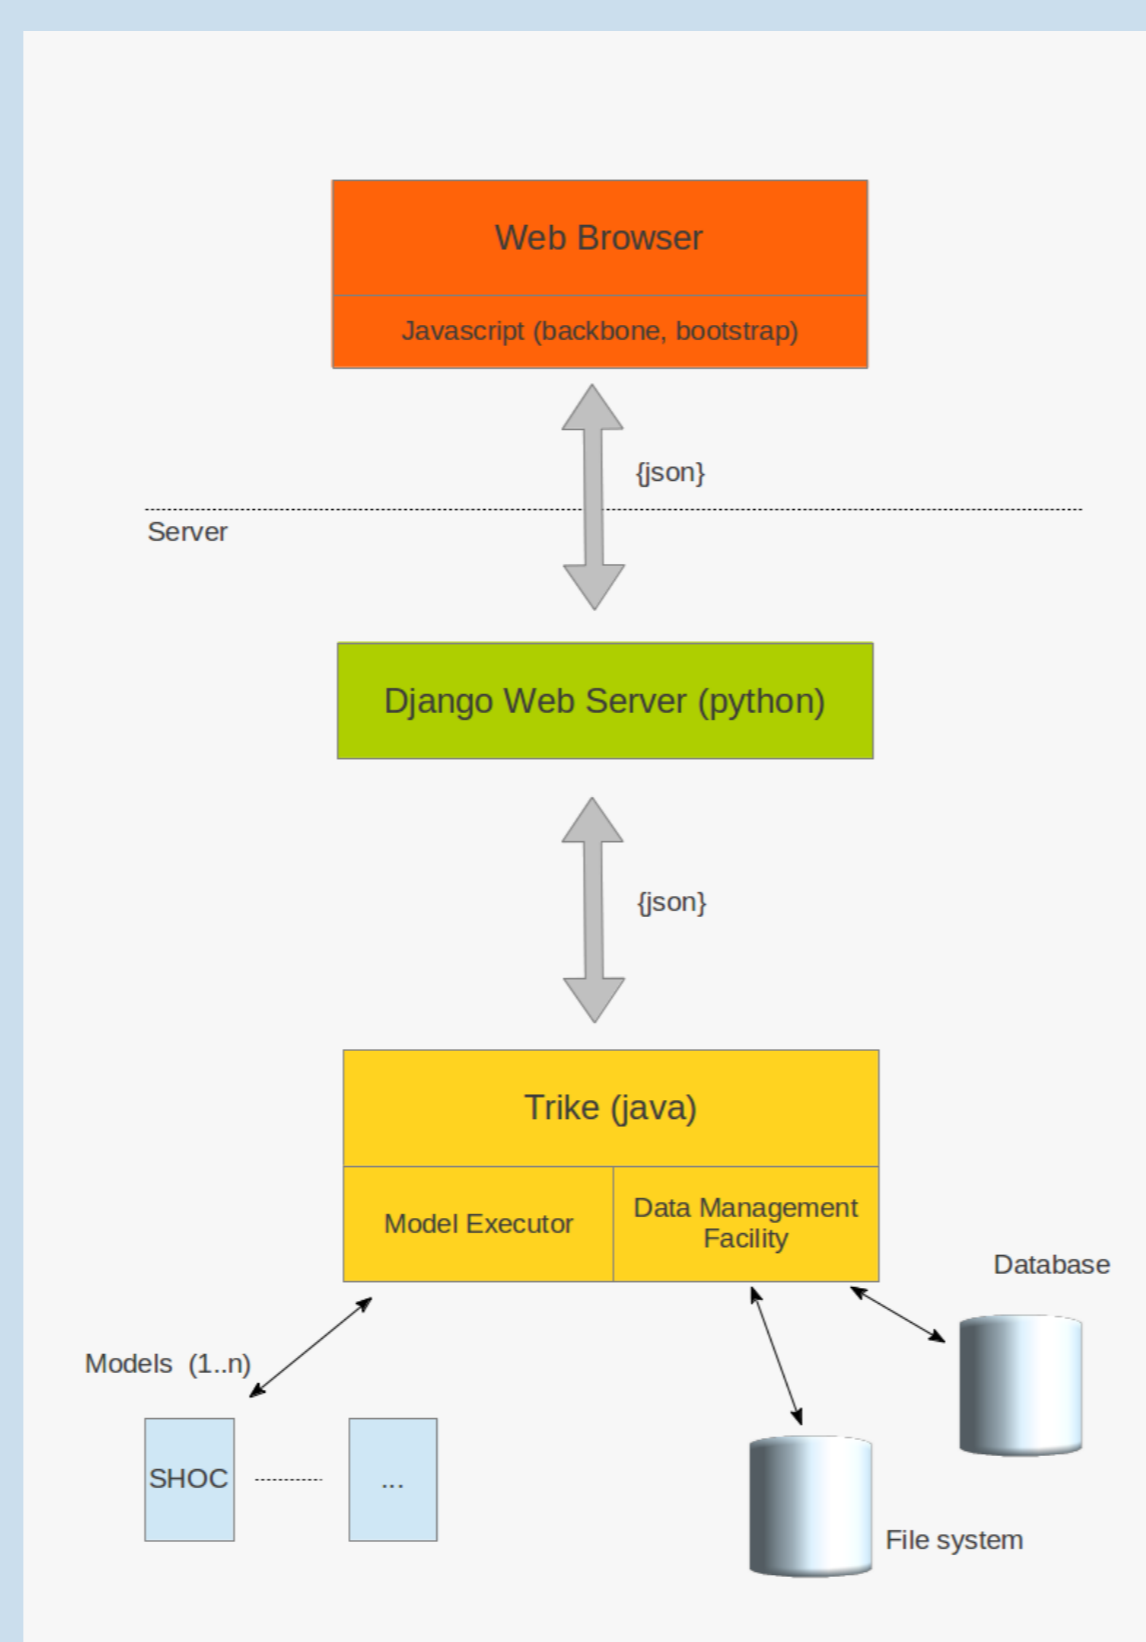

MARVL, uses the TRIKE framework, a java-based control system, allowing a non-specialist user to configure and run a model, automating many of the modelling preparation steps needed to bring the researcher faster to the stage of simulation and analysis.

The tool is seen as enhancing the efficiency of researchers and marine managers, and is being considered as an educational aid in teaching.

MARVL: a web-based application which provides:

- a range of different community ocean and wave models* with selectable model specifications,
- configuration for a region and a time period, through a user-friendly web application,
- selectable initial and forcing data,
- discovery of ocean data for validation,
- the assembled configuration suitable for
 - submission to a cloud environment
 - submission to a HPC environment
 - download datasets to run on your computer

* Initially ROMS, SHOC, MOM, WW3, SWAN

Step through the menus

Get the observations

Run the simulation

Sample SST request:
<http://vm-115-33.ersa.edu.au/cgi-bin/IMOS.cgi?prod,startBackgroundAggregator.cgi.sh.nc,20100901,20100930,0000,2400,-44.0,-42.5,146.0,148.5,10>

Dashboard monitor

It works like this

Next steps, thorough testing

Run ID	Name	Start	Stop	Status	% Complete
102	ofam21 test Perth	1993-01-01 00:00:00	2013-09-04 00:00:00	Aborted	0
101	reanalysis model	1993-01-01 00:00:00	2013-09-01 00:00:00	Aborted	0
100	estuary flow	2012-12-19 00:00:00	2013-01-10 00:00:00	Postprocessing	80
99	parked model template	1993-01-01 00:00:00	2013-09-04 00:00:00	Aborted	0
98	dw run estuary check	2012-11-01 00:00:00	2012-12-25 00:00:00	Postprocessing	91
97	test derwen_marvl	2012-11-01 00:00:00	2013-01-01 00:00:00	Inprogress	50
96	test ofam	2012-11-01 00:00:00	2013-02-01 00:00:00	Initializing	24